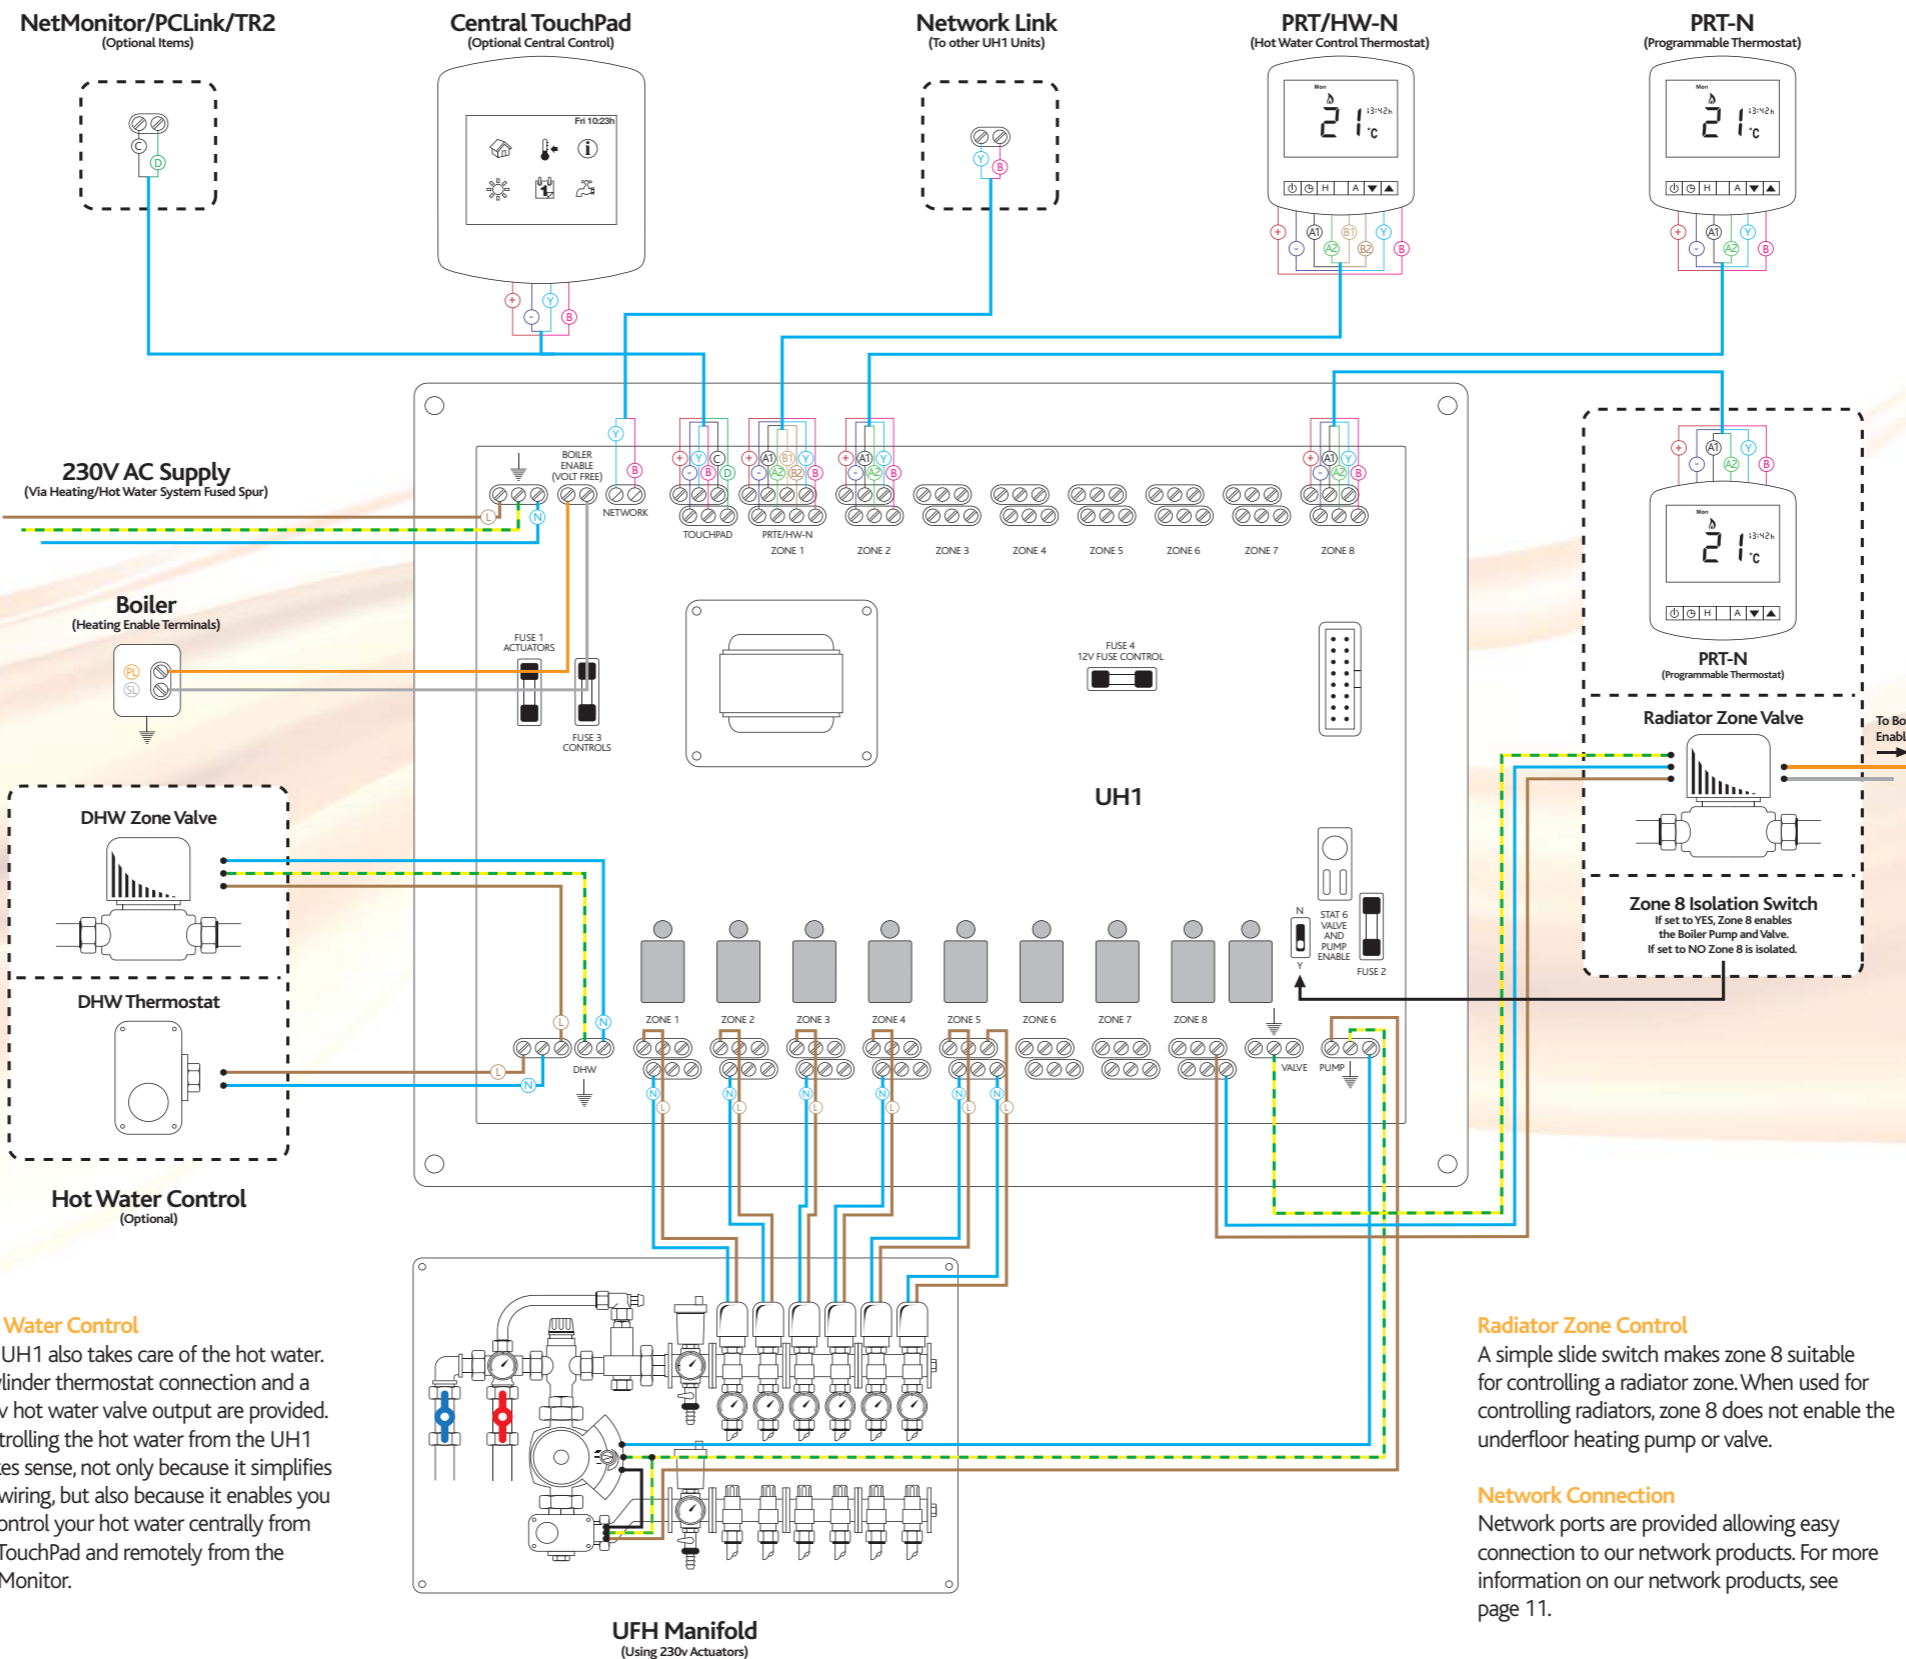

Standard Products

8 Zone Wiring Centre
Part Ref: Heatmiser UH1

Slimline Thermostat
Part Ref: Heatmiser PRT-N

TouchScreen Thermostat
Part Ref: Heatmiser PRT-NTS

Hot Water Control

The UH1 also takes care of the hot water. A cylinder thermostat connection and a 230v hot water valve output are provided. Controlling the hot water from the UH1 makes sense, not only because it simplifies the wiring, but also because it enables you to control your hot water centrally from the TouchPad and remotely from the NetMonitor.

Radiator Zone Control

A simple slide switch makes zone 8 suitable for controlling a radiator zone. When used for controlling radiators, zone 8 does not enable the underfloor heating pump or valve.

Network Connection

Network ports are provided allowing easy connection to our network products. For more information on our network products, see page 11.

Providing

- Wiring centre, controlling up to 8 zones
- 12v Programmable Thermostats in each room
- Optional Central Control and Internet Access

Product List

- 8 Zone Wiring Centre (expandable up to 32 Zones)
Part Ref: Heatmiser UH1 (See page 10)
- Slimline Thermostat
Part Ref: Heatmiser PRT-N (See page 3 for complete slimline range)
- TouchScreen Thermostat
Part Ref: Heatmiser PRT-NTS (See page 4 for complete touchscreen range)