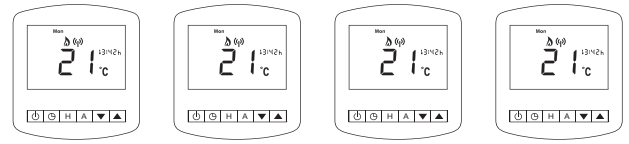

PRT-W (Programmable Wireless Thermostat)

Radiators

PRT-W (Programmable Wireless Thermostat)

Underfloor Heating